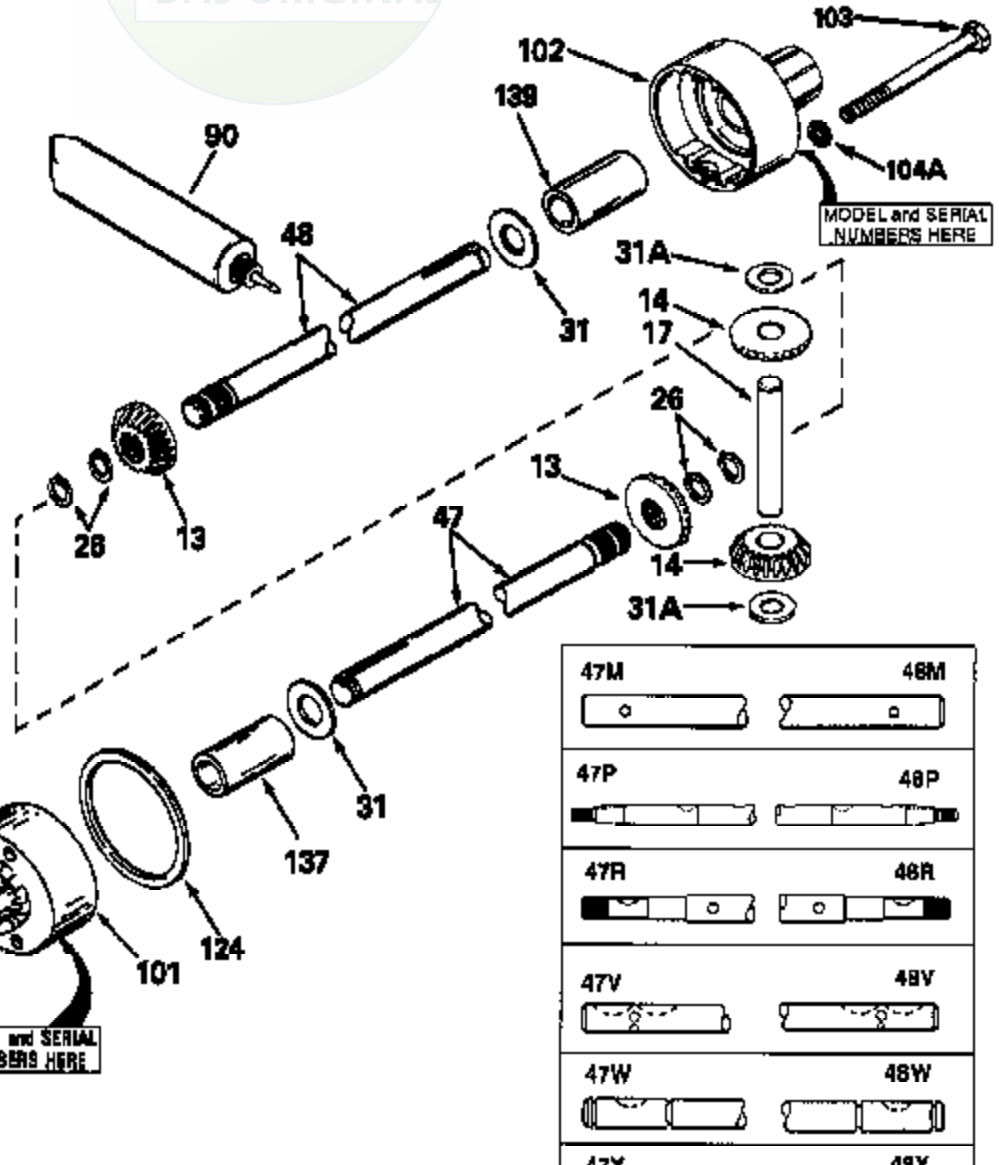

JOIST

SICHER IST DAS:
DAS ORIGINAL

47	48
47A	48A
47B	48B
47C	48C
47D	48D
47E	48E
47H	48H
47L	48L

47M	48M
47P	48P
47R	48R
47V	48V
47W	48W
47X	48X

Ref #	Part Number	Qty	Description
13	778130		Gear, Bevel (16 teeth) (Steel)
14	778131		Gear, Pinion (16 teeth) (Steel)
17	786040		Pin, Drive
26	792018		Ring, Retaining
31	780045		Washer (1" ID x 1-1/2 OD x 1/16" thick)
31A	780096		Washer, Thrust
47P	774334		Axle (19-27/32" long)
48P	774334		Axle (19-27/32" long)
82	786043		Sprocket, No Teeth 54. O.D. 8.823
82	786051		Sprocket, No Teeth 60. O.D. 9.841
82	786070		Sprocket, No Teeth 48. O.D. 7.920
82	786041A		Sprocket, No Teeth 45. O.D. 7.389
82	786042	100-160	Sprocket, No Teeth 40. O.D. 6.650
90	788067B	Peerless	Grease (32 oz. bottle Bentonite grease)
101	774314		Differential Carrier Hsg (Incl. 137)
102	774314		Differential Carrier Hsg (Incl. 139)
103	792041		Screw, 5/16-18 x 3-3/4"
104	792042		Nut, Lock, 5/16-18 (Use as required)
104A	792061		Washer, Flat, 5/16"
137	780110		Bushing (1" ID x 1-1/8" OD x 2" long)
139	780110		Bushing (1" ID x 1-1/8" OD x 2" long)